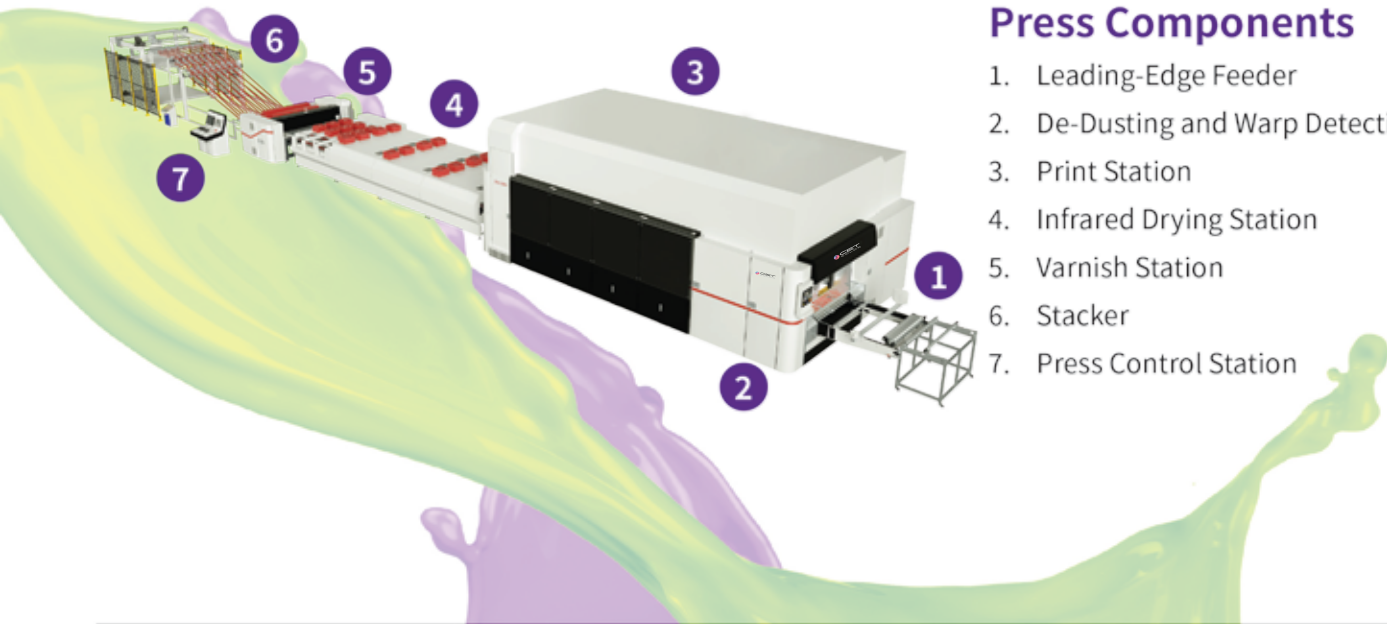

# Corrugated 1604

High-Speed Single-Pass Corrugated Digital Inkjet Press

Print Speeds up to 492 Feet per Minute

Maximum Sheet Size 63 x 110 Inches

F to BC Flute Sheet Compatibility

Water-Based Ink with up to 6 Colors

Faster Job Change-Overs

For Coated and Uncoated Corrugated Board

## Press Components

1. Leading-Edge Feeder
2. De-Dusting and Warp Detection System
3. Print Station
4. Infrared Drying Station
5. Varnish Station
6. Stacker
7. Press Control Station

<b>Productivity</b>	Up to 490 ft/min (150 m/min)
<b>Substrate Handling</b>	Maximum Sheet Size (W x L): 63" x 110" (160 x 279 cm) Minimum Sheet Size (W x L): 17" x 16" (45 x 40 cm) Sheet Thickness: F - BC Flute, 0.06" x 0.43" (1.5 - 11 mm) Corrugated Liner Types: Kraft, White Top, Mottled White, Coated White
<b>Printing Technology</b>	Printing Method: Single Pass Digital Inkjet Press Printhead Technology: Kyocera (Up to 14 printheads per color channel) Ink Colors: Cyan, Magenta, Yellow, Black with optional Violet and Orange color channels Ink Type: Water-Based (Aqueous) Inks
<b>Printing Modes</b>	600 x 400 dpi, 600 x 600 dpi, 600 x 900 dpi, 600 x 1200 dpi
<b>Automation Features</b>	Corrugated Warped Sheet Detection and Warning System Automated Ink Costing System for Print Jobs Remote Service Diagnostic and Maintenance System
<b>Production Workflow Software</b>	Caldera GrandRIP+ Input File Support: PDF, EPS, TIFF, JPG, AI
<b>Press Dimensions (L x W x H)</b>	Glory 1604 Press Only: 41.6 ft x 18.3 ft x 13.3 ft (1.27 x 5.59 x 4.05 m) Glory 1604 Full System: 100.5 ft x 18.3 ft x 13.3 ft (30.63 x 5.59 x 4.05 m)
<b>Operating Environment</b>	Temperature: 72° - 86° F (22° - 30° C) Humidity: 40% - 80% RH (Non-Condensing) Power Supply: 380V +/- 3%   3 Phase   50 Hz Air Supply: 85 - 120 psi
<b>Rated Power</b>	Glory 1604 Press: 87 kW (4 Color without Dryer), 175kW (4 Color with 1m Dryer) Infrared Drying Station: 100 kW Varnish Station: 80 kW Stacker: 5kW
<b>Support</b>	24/7 Technical Support and Service in the USA